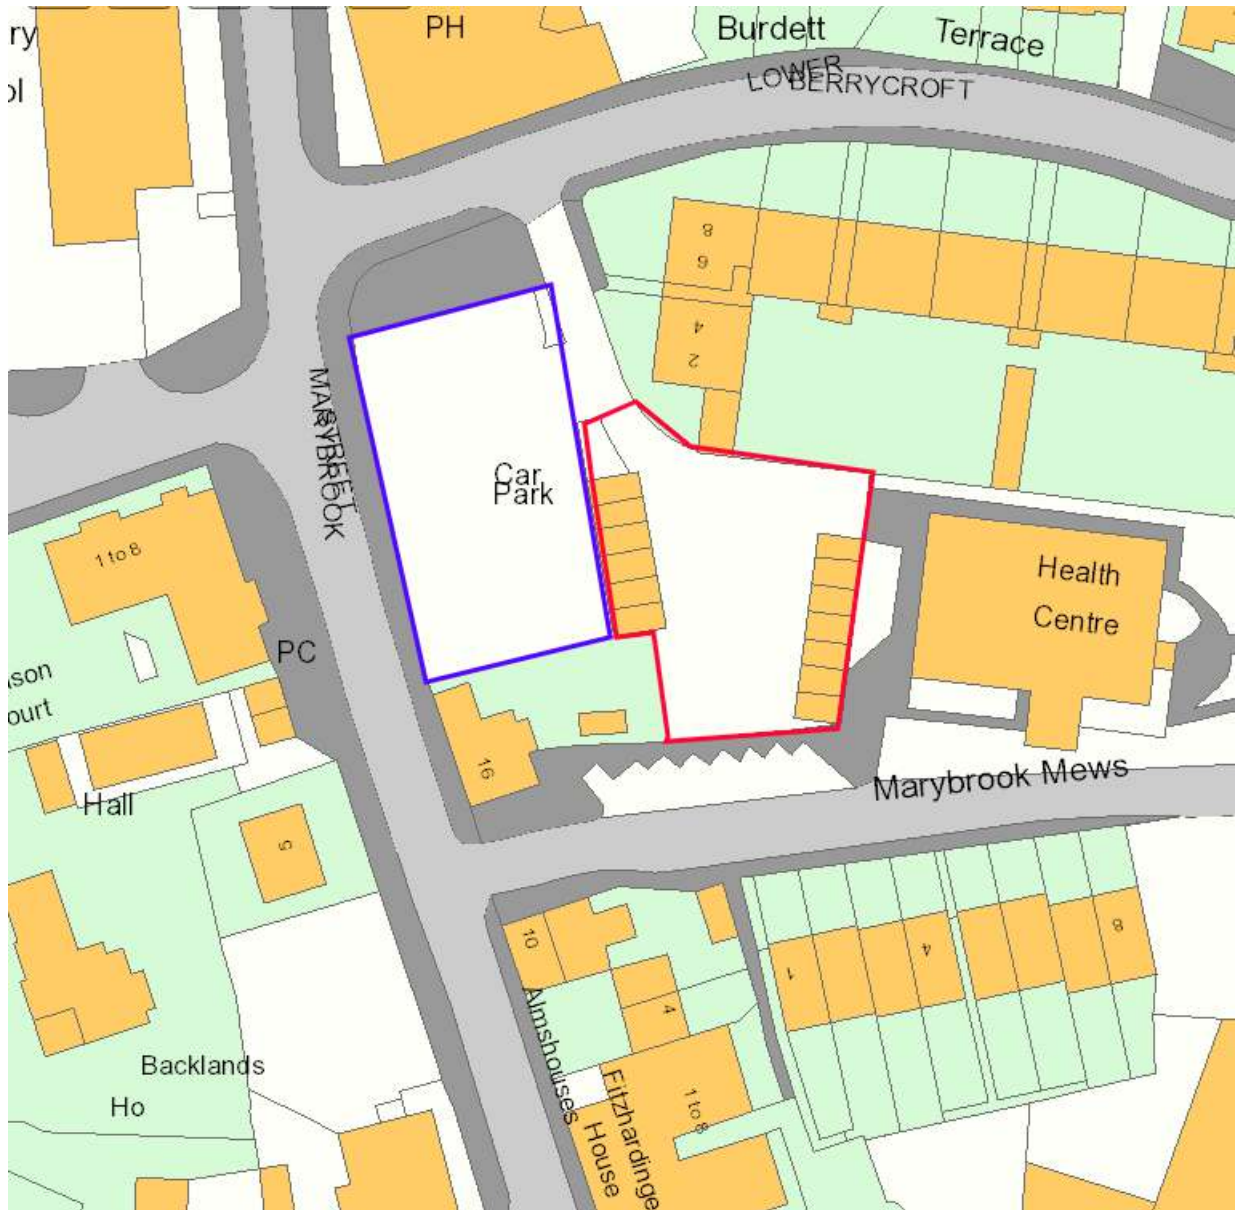

Site and location plan

(garages and site edged red; SDC car park edged blue)

Aerial photograph

(showing the two separate blocks of garages)

SDC garages at Lower Berrycroft, adjacent Marybrook Street car park, Berkeley

Marybrook Street car park, entrance to garages to left

Entrance to garages (garages to background)

Views of site and garages